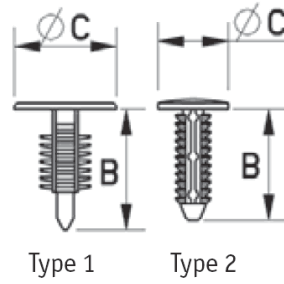

RBF - Barbed Fasteners

Details:

- **Material: Nylon 6.6**
- **Color: Black or natural - see table**

Symbol	Mounting hole diameter ØA	ØC	Panel thickness range	Head height	B	Type	Standard pack	Material	Color
	[mm]	[mm]	[mm]	[mm]	[mm]		[szt./pcs]		
O-BAFA-060-155-127-NAT	6	15.5	2.0 - 8.0	-	12.7	1	100	PA 66	natural