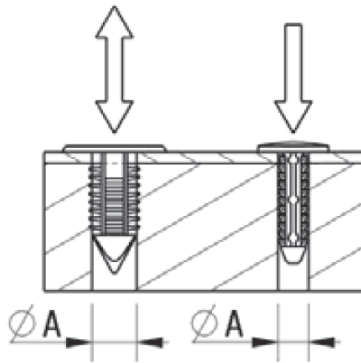

RBF - Barbed Fasteners

Details:

- **Material: Nylon 6.6**
- **Color: Black or natural - see table**

Symbol	Mounting hole diameter ØA	ØC	Panel thickness range	Head height	B	Type	Standard pack	Material	Color
	[mm]	[mm]	[mm]	[mm]	[mm]		[szt./pcs]		
O-BAFA-060-155-127-NAT	6	15.5	2.0 - 8.0	-	12.7	1	100	PA 66	natural