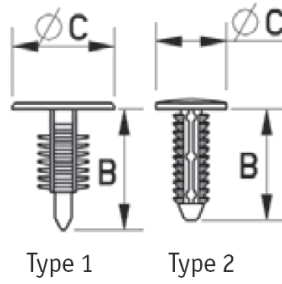

RBF - Barbed Fasteners

Details:

- **Material: Nylon 6.6**
- **Color: Black or natural - see table**

Symbol	Mounting hole diameter ØA	ØC	Panel thickness range	Head height	B	Type	Standard pack	Material	Color
	[mm]	[mm]	[mm]	[mm]	[mm]		[szt./pcs]		
O-BAFA-060-127-159-NAT	6	12.7	3.2 - 10.3	-	15.9	2	100	PA 66	natural