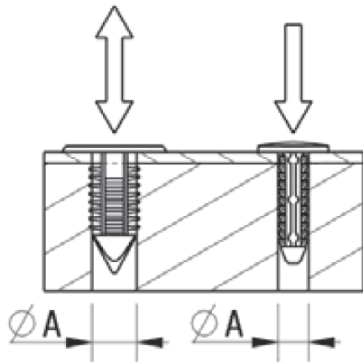

RBF - Barbed Fasteners

Details:

- **Material: Nylon 6.6**
- **Color: Black or natural - see table**

Symbol	Mounting hole diameter ØA	ØC	Panel thickness range	Head height	B	Type	Standard pack	Material	Color
	[mm]	[mm]	[mm]	[mm]	[mm]		[szt./pcs]		
O-BAFA-060-127-159-NAT	6	12.7	3.2 - 10.3	-	15.9	2	100	PA 66	natural