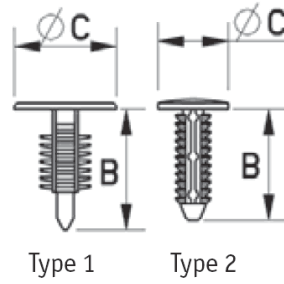

RBF - Barbed Fasteners

Details:

- **Material: Nylon 6.6**
- **Color: Black or natural - see table**

Symbol	Mounting hole diameter ØA	ØC	Panel thickness range	Head height	B	Typ/Type	Standard pack	Material	Color
	[mm]						[mm]		
O-BAFA-050-190-178-NAT	5	19	1.5 - 12.2	-	17.8	1	100	PA 66	natural