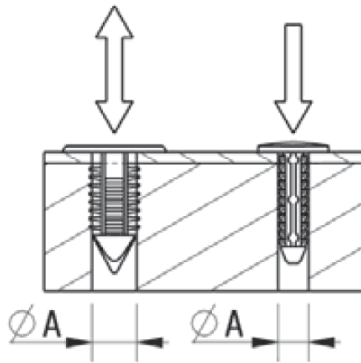

RBF - Barbed Fasteners

Details:

- **Material: Nylon 6.6**
- **Color: Black or natural - see table**

Symbol	Mounting hole diameter ØA	ØC	Panel thickness range	Head height	B	Typ/Type	Standard pack	Material	Color
	[mm]						[mm]		
O-BAFA-050-190-178-NAT	5	19	1.5 - 12.2	-	17.8	1	100	PA 66	natural