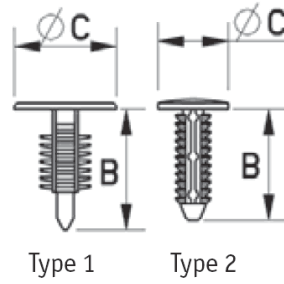

RBF - Barbed Fasteners

Details:

- **Material: Nylon 6.6**
- **Color: Black or natural - see table**

Symbol	Mounting hole diameter ØA	ØC	Panel thickness range	Head height	B	Typ/Type	Standard pack	Material	Color
	[mm]	[mm]	[mm]	[mm]	[mm]		[szt./pcs]		
O-BAFA-050-160-110-BLK	5	16	1.2 - 6.0	-	11	1	100	PA 66	black