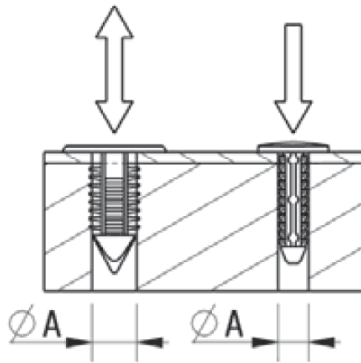

RBF - Barbed Fasteners

Details:

- **Material: Nylon 6.6**
- **Color: Black or natural - see table**

Symbol	Mounting hole diameter ØA	ØC	Panel thickness range	Head height	B	Typ/Type	Standard pack	Material	Color
	[mm]	[mm]	[mm]	[mm]	[mm]		[szt./pcs]		
O-BAFA-050-160-110-BLK	5	16	1.2 - 6.0	-	11	1	100	PA 66	black