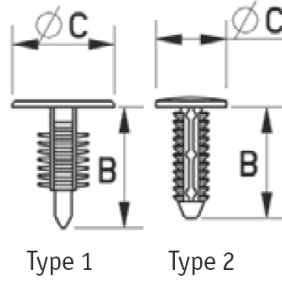

RBF - Barbed Fasteners

Details:

- **Material: Nylon 6.6**
- **Color: Black or natural - see table**

Symbol	Mounting hole diameter ØA	ØC	Panel thickness range	Head height	B	Typ/Type	Standard pack	Material	Color
	[mm]	[mm]	[mm]	[mm]	[mm]		[szt./pcs]		
O-BAFA-050-110-127-NAT	5	11	1.7 - 8.0	-	12.7	1	100	PA 66	natural