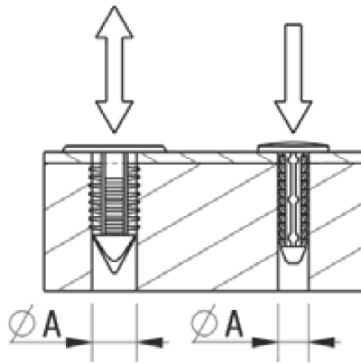

RBF - Barbed Fasteners

Details:

- **Material: Nylon 6.6**
- **Color: Black or natural - see table**

Symbol	Mounting hole diameter ØA	ØC	Panel thickness range	Head height	B	Typ/Type	Standard pack	Material	Color
	[mm]	[mm]	[mm]	[mm]	[mm]		[szt./pcs]		
O-BAFA-050-110-127-NAT	5	11	1.7 - 8.0	-	12.7	1	100	PA 66	natural