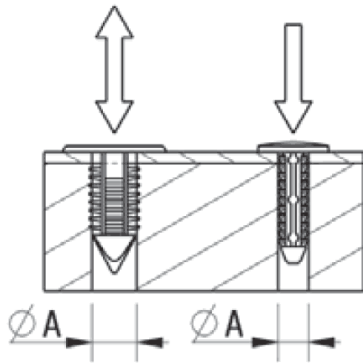

## RBF - Barbed Fasteners

**Details:**

- **Material: Nylon 6.6**
- **Color: Black or natural - see table**

Symbol	Mounting hole diameter ØA	ØC	Panel thickness range	Head height	B	Typ/Type	Standard pack	Material	Color
	[mm]						[mm]		
O-BAFA-050-110-127-BLK	5	11	1.7 - 8.0	-	12.7	1	100	PA 66	black