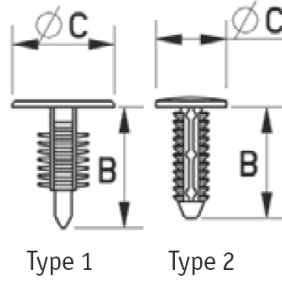

## RBF - Barbed Fasteners

**Details:**

- **Material: Nylon 6.6**
- **Color: Black or natural - see table**

Symbol	Mounting hole diameter ØA	ØC	Panel thickness range	Head height	B	Typ/Type	Standard pack	Material	Color
	[mm]						[mm]		
O-BAFA-050-110-127-BLK	5	11	1.7 - 8.0	-	12.7	1	100	PA 66	black