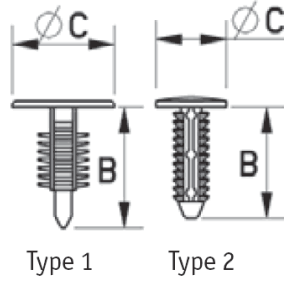

RBF - Barbed Fasteners

Details:

- **Material: Nylon 6.6**
- **Color: Black or natural - see table**

Symbol	Mounting hole diameter ØA	ØC	Panel thickness range	Head height	B	Type	Standard pack	Material	Color
	[mm]	[mm]	[mm]	[mm]	[mm]		[szt./pcs]		
O-BAFA-048-190-122-NAT	4.8	19	0.7 - 8.0	-	12.2	2	100	PA 66	natural