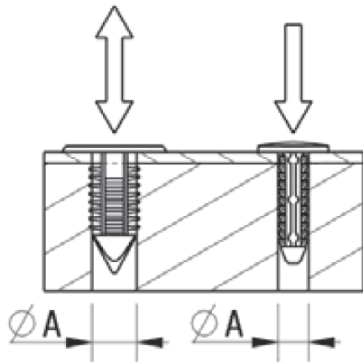

RBF - Barbed Fasteners

Details:

- **Material: Nylon 6.6**
- **Color: Black or natural - see table**

Symbol	Mounting hole diameter ØA	ØC	Panel thickness range	Head height	B	Type	Standard pack	Material	Color
	[mm]	[mm]	[mm]	[mm]	[mm]		[szt./pcs]		
O-BAFA-048-190-122-NAT	4.8	19	0.7 - 8.0	-	12.2	2	100	PA 66	natural