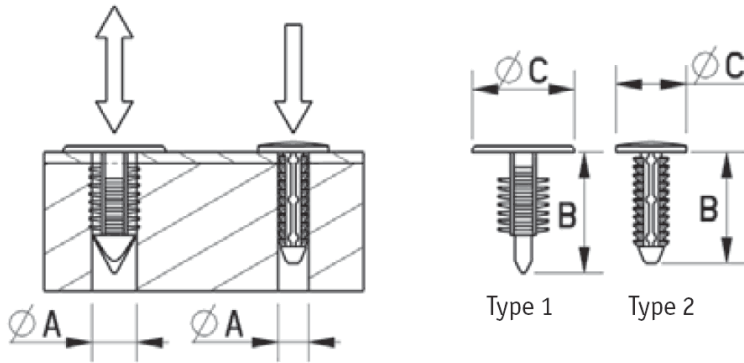

## RBF - Barbed Fasteners

**Details:**

- **Material: Nylon 6.6**
- **Color: Black or natural - see table**

Symbol	Mounting hole diameter ØA	ØC	Panel thickness range	Head height	B	Type	Standard pack	Material	Color
	[mm]	[mm]	[mm]	[mm]	[mm]		[szt./pcs]		
O-BAFA-048-119-178-NAT	4.8	11.9	2.5 - 15.2	-	17.8	1	100	PA 66	natural