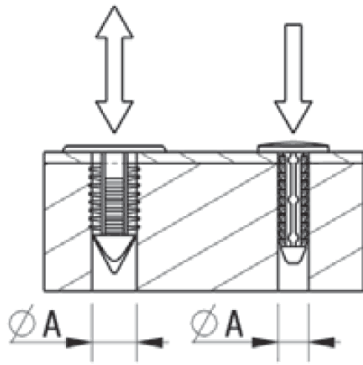

RBF - Barbed Fasteners

Details:

- **Material: Nylon 6.6**
- **Color: Black or natural - see table**

Symbol	Mounting hole diameter $\varnothing A$	$\varnothing C$	Panel thickness range	Head height	B	Type	Standard pack	Material	Color
	[mm]	[mm]	[mm]	[mm]	[mm]		[szt./pcs]		
O-BAFA-048-110-122-NAT	4.8	11	0.7 - 8.0	-	12.2	2	100	PA 66	natural