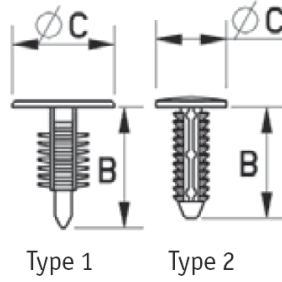

RBF - Barbed Fasteners

Details:

- **Material: Nylon 6.6**
- **Color: Black or natural - see table**

Symbol	Mounting hole diameter $\varnothing A$	$\varnothing C$	Panel thickness range	Head height	B	Type	Standard pack	Material	Color
	[mm]	[mm]	[mm]	[mm]	[mm]		[szt./pcs]		
O-BAFA-048-110-122-NAT	4.8	11	0.7 - 8.0	-	12.2	2	100	PA 66	natural