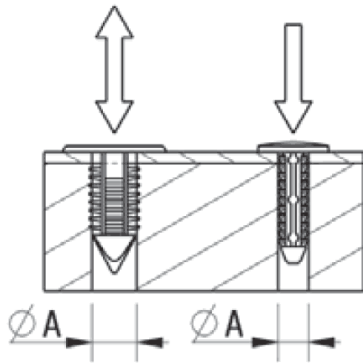

## RBF - Barbed Fasteners

Details:

- **Material: Nylon 6.6**
- **Color: Black or natural - see table**

Symbol	Mounting hole diameter $\varnothing A$	$\varnothing C$	Panel thickness range	Head height	B	Typ/Type	Standard pack	Material	Color
	[mm]	[mm]	[mm]	[mm]	[mm]		[szt./pcs]		
O-BAFA-040-091-110-BLK	4	9.1	0.7 - 6.0	-	11	2	100	PA 66	black