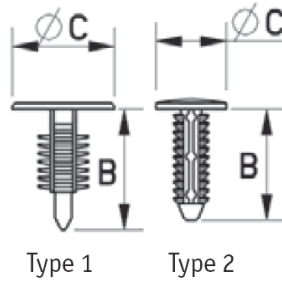

## RBF - Barbed Fasteners

Details:

- **Material: Nylon 6.6**
- **Color: Black or natural - see table**

Symbol	Mounting hole diameter $\varnothing A$	$\varnothing C$	Panel thickness range	Head height	B	Typ/Type	Standard pack	Material	Color
	[mm]	[mm]	[mm]	[mm]	[mm]		[szt./pcs]		
O-BAFA-040-091-110-BLK	4	9.1	0.7 - 6.0	-	11	2	100	PA 66	black