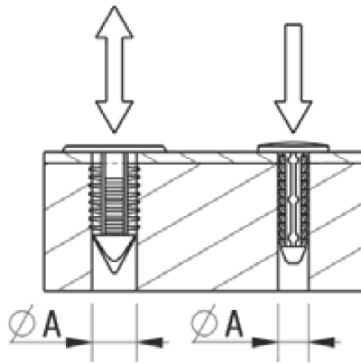

RBF - Barbed Fasteners

Details:

- **Material: Nylon 6.6**
- **Color: Black or natural - see table**

Symbol	Mounting hole diameter ØA	ØC	Panel thickness range	Head height	B	Typ/Type	Standard pack	Material	Color
	[mm]						[mm]		
O-BAFA-030-060-078-NAT	3	6	3.5 - 6.3	-	7.8	1	100	PA 66	natural