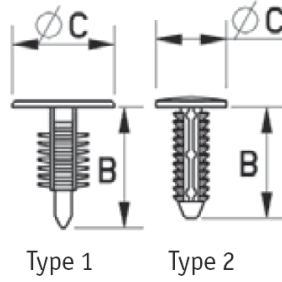

RBF - Barbed Fasteners

Details:

- **Material: Nylon 6.6**
- **Color: Black or natural - see table**

Symbol	Mounting hole diameter ØA	ØC	Panel thickness range	Head height	B	Type	Standard pack	Material	Color
	[mm]	[mm]	[mm]	[mm]	[mm]		[szt./pcs]		
O-BAFA-030-060-078-NAT	3	6	3.5 - 6.3	-	7.8	1	100	PA 66	natural