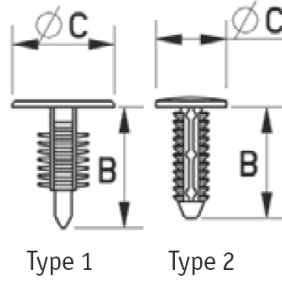

RBF - Barbed Fasteners

Details:

- **Material: Nylon 6.6**
- **Color: Black or natural - see table**

Symbol	Mounting hole diameter ØA	ØC	Panel thickness range	Head height	B	Typ/Type	Standard pack	Material	Color
	[mm]						[mm]		
O-BAFA-030-060-078-NAT	3	6	3.5 - 6.3	-	7.8	1	100	PA 66	natural