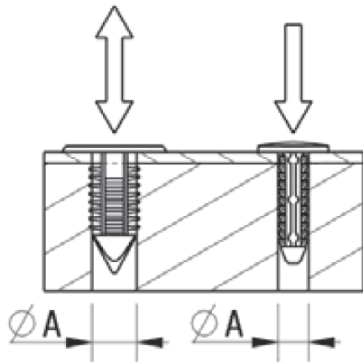

RBF - Barbed Fasteners

Details:

- **Material: Nylon 6.6**
- **Color: Black or natural - see table**

Symbol	Mounting hole diameter ØA	ØC	Panel thickness range	Head height	B	Type	Standard pack	Material	Color
	[mm]	[mm]	[mm]	[mm]	[mm]		[szt./pcs]		
O-BAFA-030-060-078-NAT	3	6	3.5 - 6.3	-	7.8	1	100	PA 66	natural