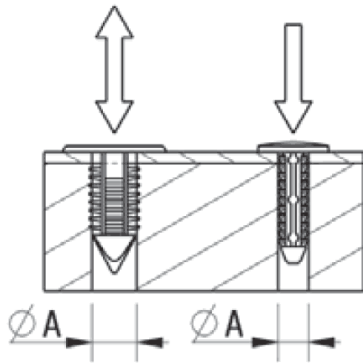

RBF - Barbed Fasteners

Details:

- **Material: Nylon 6.6**
- **Color: Black or natural - see table**

Symbol	Mounting hole diameter $\varnothing A$	$\varnothing C$	Panel thickness range	Head height	B	Typ/Type	Standard pack	Material	Color
	[mm]	[mm]	[mm]	[mm]	[mm]		[szt./pcs]		
O-BAFA-030-060-078-BLK	3	6	3.5 - 6.3	-	7.8	1	100	PA 66	black