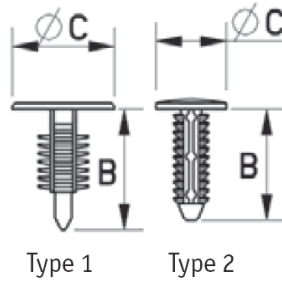

RBF - Barbed Fasteners

Details:

- **Material: Nylon 6.6**
- **Color: Black or natural - see table**

Symbol	Mounting hole diameter $\varnothing A$	$\varnothing C$	Panel thickness range	Head height	B	Typ/Type	Standard pack	Material	Color
	[mm]	[mm]	[mm]	[mm]	[mm]		[szt./pcs]		
O-BAFA-030-060-078-BLK	3	6	3.5 - 6.3	-	7.8	1	100	PA 66	black