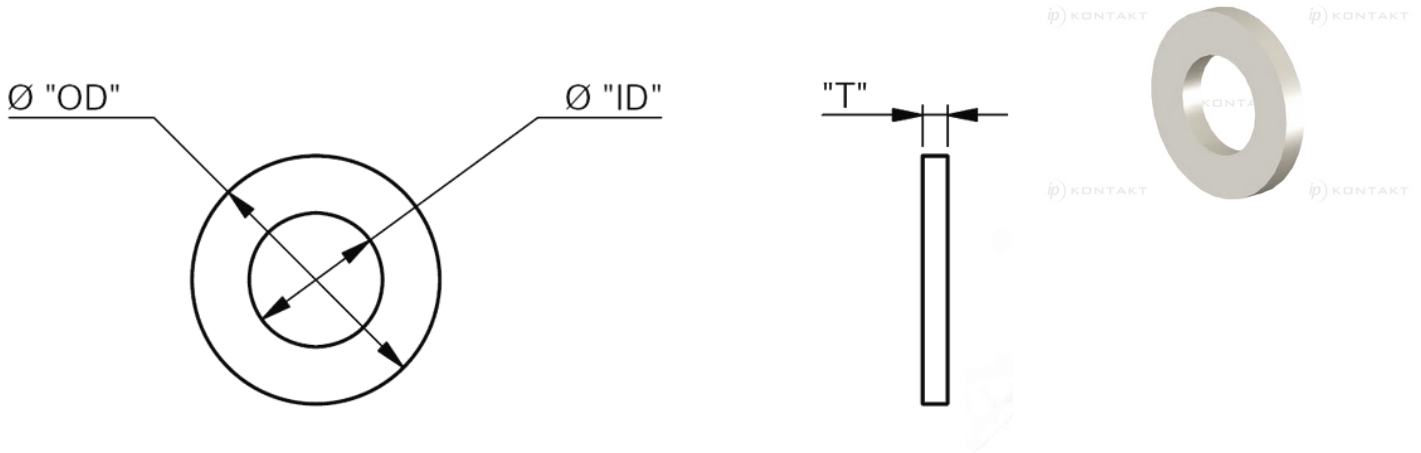

NWS - Nylon Washer

Details:

- **Material:** Nylon 6/6, RMS-427
- **Color:** Natural
- **Standard Pack:** 1000/Bag

Symbol	Int. diameter ØID	Ext. diameter ØOD	Height T	Material	Color
	[mm]	[mm]	[mm]		
NWS-033040100001	4.3	18	2	PA 66	natural