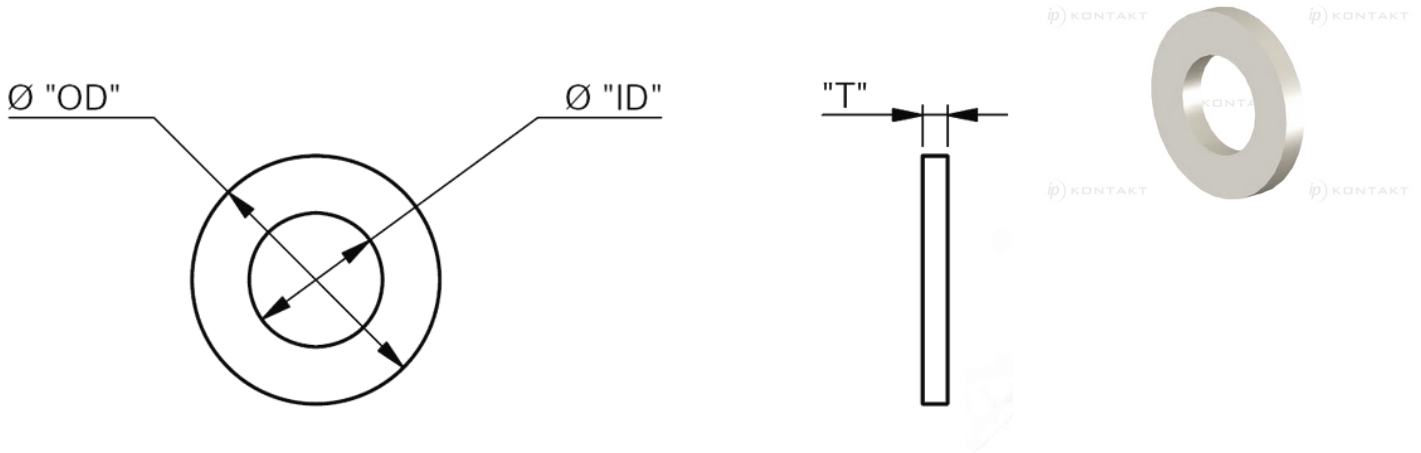

## NWS - Nylon Washer

**Details:**

- **Material:** Nylon 6/6, RMS-427
- **Color:** Natural
- **Standard Pack:** 1000/Bag

Symbol	Int. diameter ØID	Ext. diameter ØOD	Height T	Material	Color
	[mm]	[mm]	[mm]		
NWS-032060100001	6.4	18	2	PA 66	natural