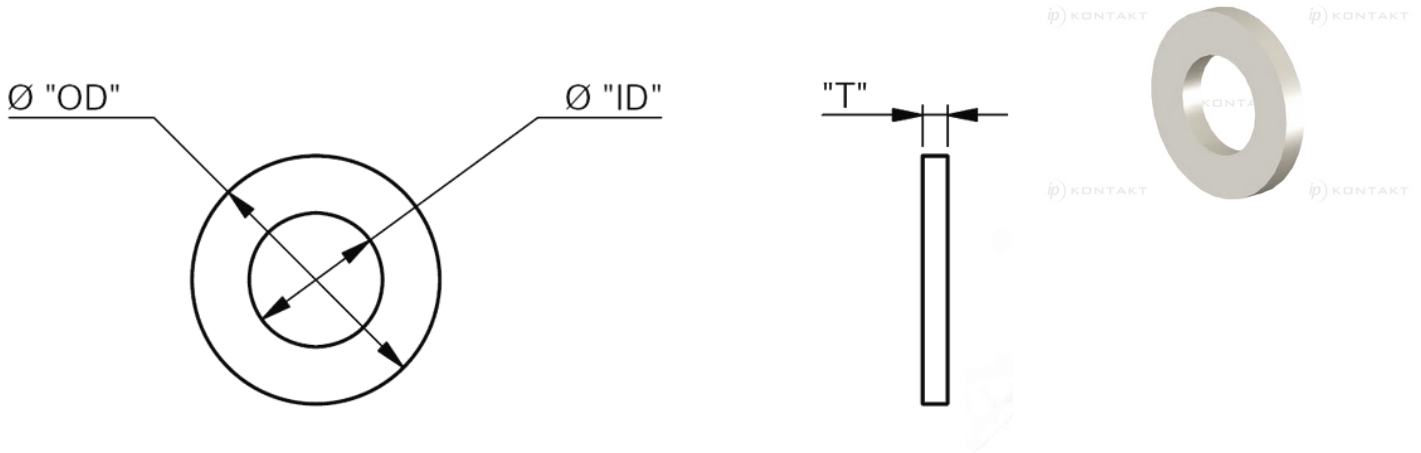

NWS - Nylon Washer

Details:

- **Material:** Nylon 6/6, RMS-427
- **Color:** Natural
- **Standard Pack:** 1000/Bag

Symbol	Int. diameter ØID	Ext. diameter ØOD	Height T	Material	Color
	[mm]	[mm]	[mm]		
NWS-003040300001	4.9	15.9	2.5	PA 66	natural