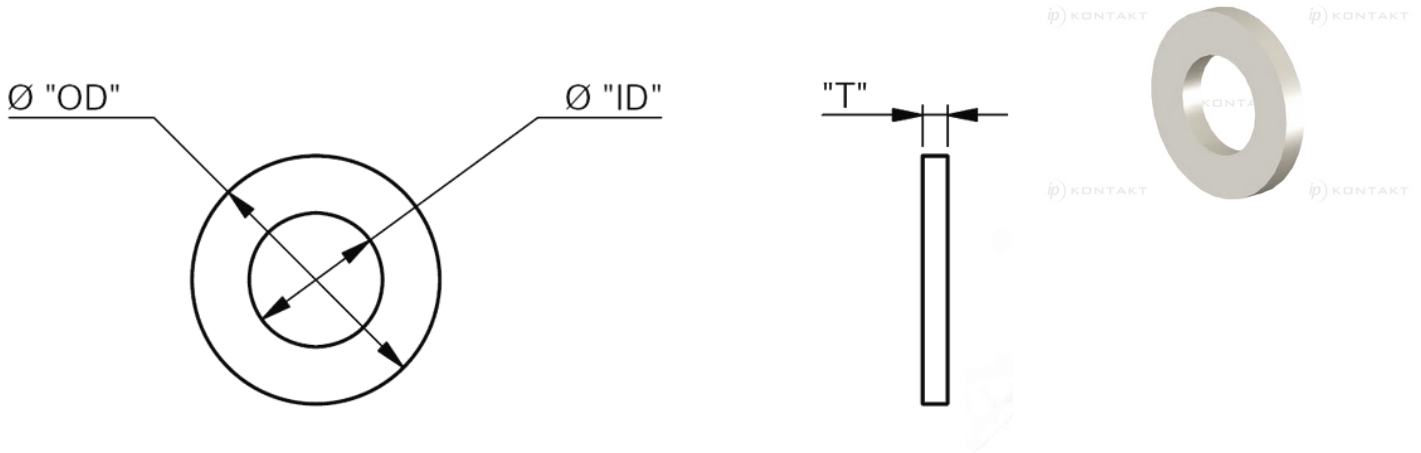

NWS - Nylon Washer

Details:

- **Material:** Nylon 6/6, RMS-427
- **Color:** Natural
- **Standard Pack:** 1000/Bag

Symbol	Int. diameter ØID	Ext. diameter ØOD	Height T	Material	Color
	[mm]	[mm]	[mm]		
NWS-003030300001	3.5	8	1	PA 66	natural