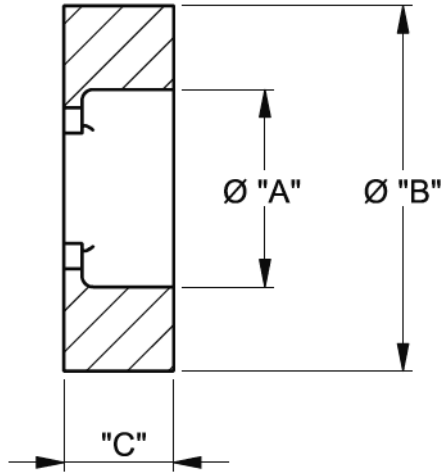

NWR - Nylon Washer with Retention Fins

Details:

- **Material: Nylon 6, RMS-438***
- **Color: Natural**

Symbol	For thread	Int. diameter ØA	Ext. diameter ØB	Height C	Material	Color	Standard pack	Uwagi / Notes
		[mm]	[mm]	[mm]			[szt./pcs]	
NWR-041080	M8	8.4	15	1.5	PA 6	natural	500	-