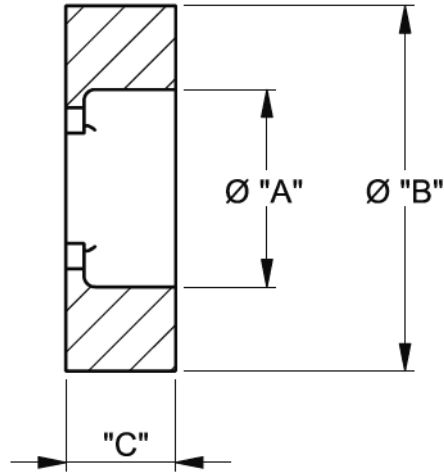

## NWR - Nylon Washer with Retention Fins

Details:

- **Material: Nylon 6, RMS-438\***
- **Color: Natural**

Symbol	For thread	Int. diameter $\varnothing A$	Ext. diameter $\varnothing B$	Height C	Material	Color	Standard pack	Notes
		[mm]	[mm]	[mm]			[szt./pcs]	
NWR-041040	-	4.3	8	1	PA 6	natural	1000	-