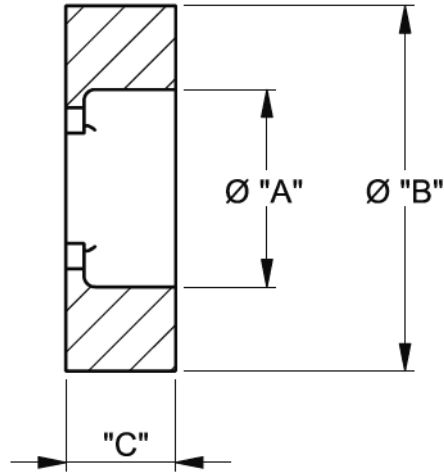

NWR - Nylon Washer with Retention Fins

Details:

- **Material: Nylon 6, RMS-438***
- **Color: Natural**

Symbol	For thread	Int. diameter $\varnothing A$	Ext. diameter $\varnothing B$	Height C	Material	Color	Standard pack	Notes
		[mm]	[mm]	[mm]			[szt./pcs]	
NWR-041030	-	3.2	6	1	PA 6	natural	1000	-