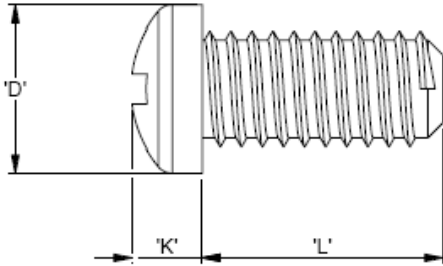

NSS/NSP - Slotted and Phillips Pan Head Screws

Details:

- **Material:** Nylon 6/6, RMS-179*
- **Color:** Natural
- **Standard Pack:** 1000/Bag

Symbol	Thread	Head height K	Head diameter D	Thread length L	Material	Flammability	Color	Notes
		[mm]	[mm]	[mm]				
NSP-6-2-01	UNC 6-32	2.3	6.6	3.2	PA 66	UL94 V-2	natural	Phillips socket