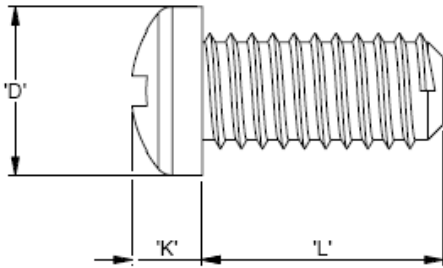

## NSE-34812 - Slotted Screw

**Details:**

- **Material:** Nylon 6/6, RMS-179\*
- **Color:** Natural
- **Standard Pack:** 1000/Bag

Symbol	Thread	Thread length L	Head diameter D	Head height K	Material	Flammability	Color
		[mm]	[mm]	[mm]			
NSE-34812-M3-16	M3	16	5.6	2.4	PA 66	UL94 HB	natural