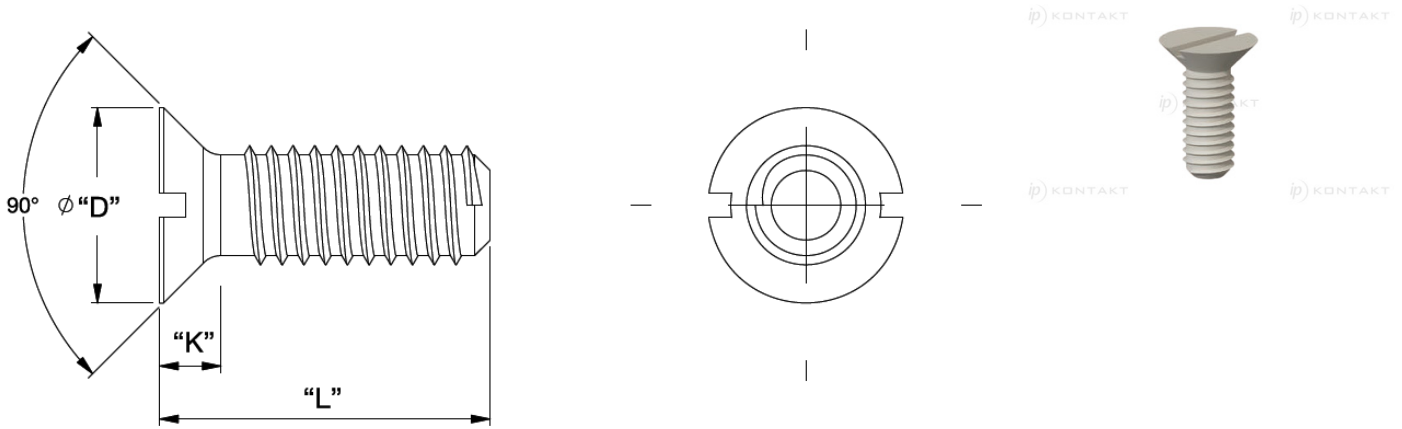

NSE-2009 - Slotted Screw

Details:

- **Material:** Nylon 6/6, RMS-179*
- **Color:** Natural
- **Standard Pack:** 1000/Bag

Symbol	Thread	L	Head diameter D	Head height K	Material	Flammability	Color
		[mm]	[mm]	[mm]			
NSE-2009-M6-8	M6	8	11.3	3.3	PA 66	UL94 HB	natural