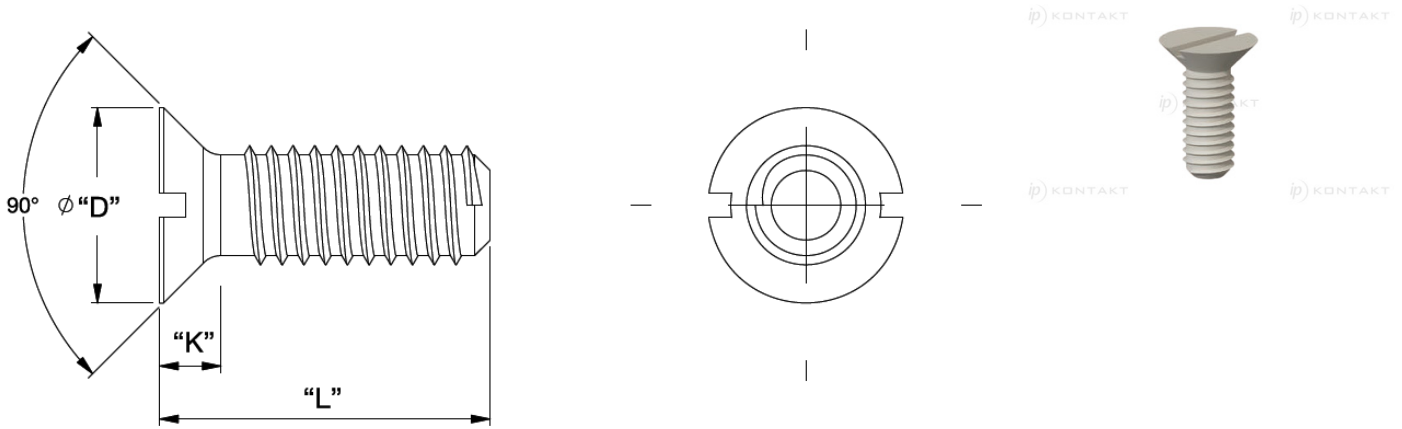

## NSE-2009 - Slotted Screw

**Details:**

- **Material:** Nylon 6/6, RMS-179\*
- **Color:** Natural
- **Standard Pack:** 1000/Bag

Symbol	Thread	L	Head diameter D	Head height K	Material	Flammability	Color
		[mm]	[mm]	[mm]			
NSE-2009-M5-7	M5	7	9.3	2.7	PA 66	UL94 HB	natural