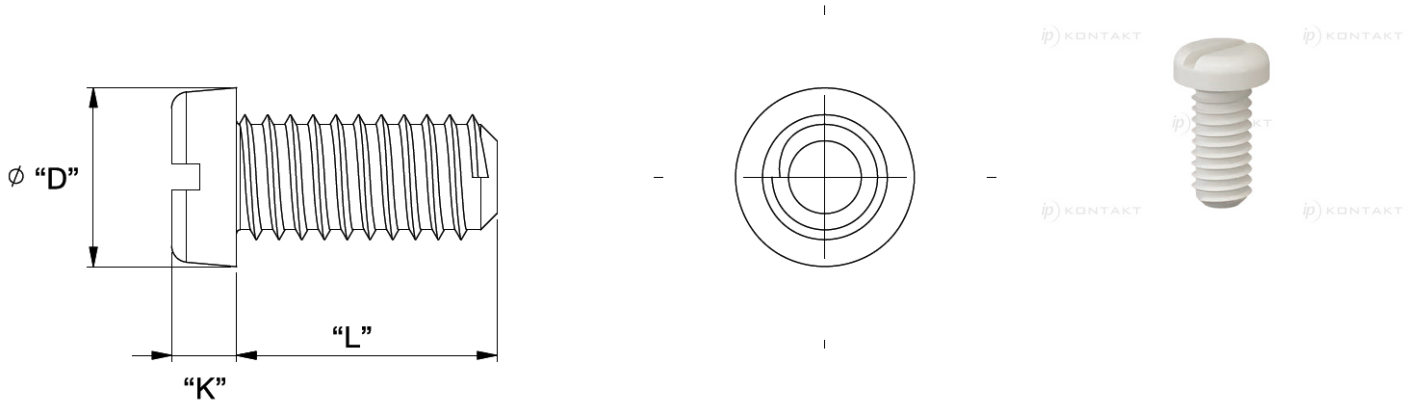

NSE-1207 - Slotted Screw

Details:

- **Material: Nylon 6/6, RMS-179***
- **Color: Natural**
- **Standard Pack: 1000/Bag**

Symbol	Thread	Thread length L	Head diameter D	Head height K	Material	Flammability	Color
		[mm]	[mm]	[mm]			
NSE-1207-M5-40	M5	40	8.5	3.3	PA 66	UL94 HB	natural