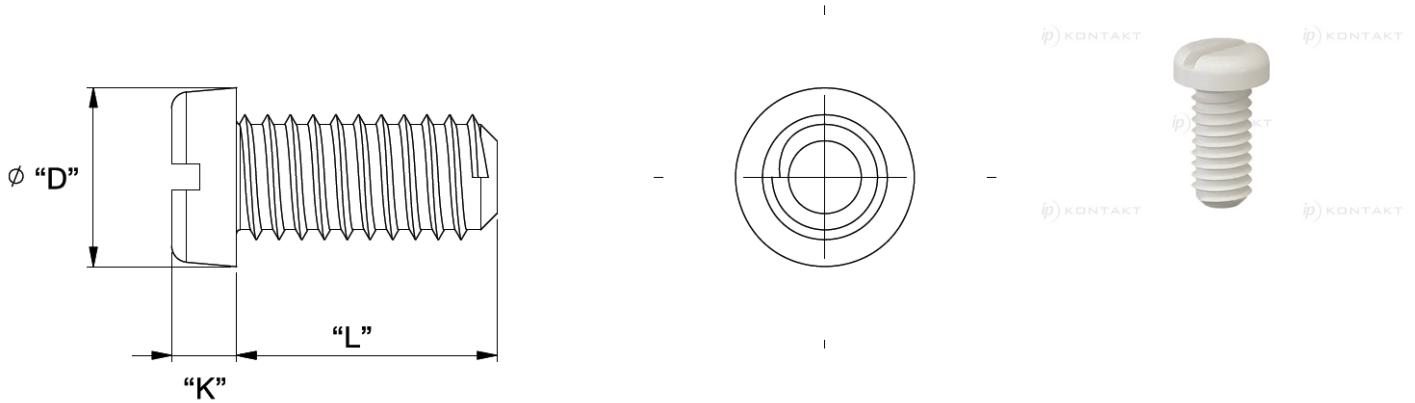

**NSE-1207 - Slotted Screw**

Details:

- **Material: Nylon 6/6, RMS-179\***
- **Color: Natural**
- **Standard Pack: 1000/Bag**

Symbol	Thread	Thread length L	Head diameter D	Head height K	Material	Flammability	Color
		[mm]	[mm]	[mm]			
NSE-1207-M4-40	M4	40	7	2.6	PA 66	UL94 HB	natural