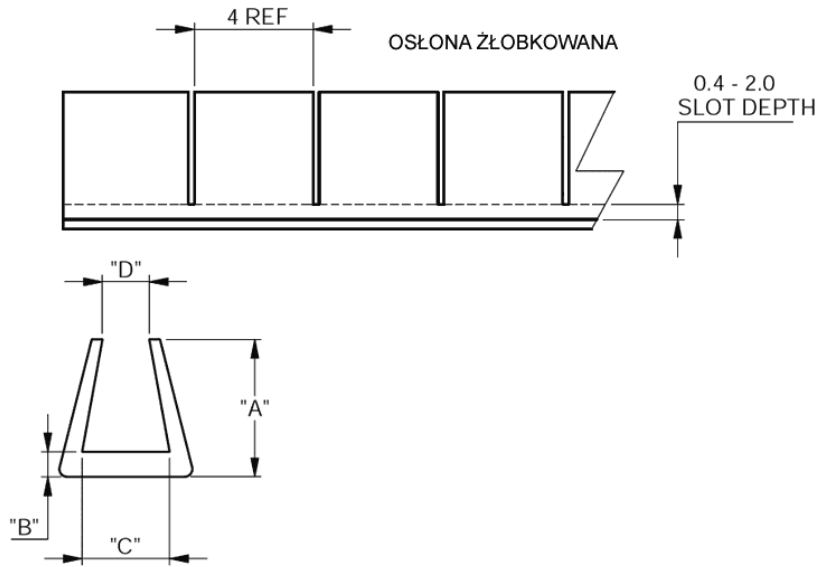

NGSE/PGSE/SNGSE/SPGSE - Continuous Grommet Strip

Details:

- **Material: Nylon RMS-413***
- **Material: Polyethylene RMS-412***
- **Color: Natural**
- **Standard pack: 30m roll**
- **Type 1 - solid**
- **Type 2 - serrated**

Symbol	Type	Panel thickness range	A	B	C	D	Material	Color
		[mm]	[mm]	[mm]	[mm]	[mm]		
NGSE-5	1	4.8 - 6.4	2.8	1.2	6.4	4.8	PA 6	natural