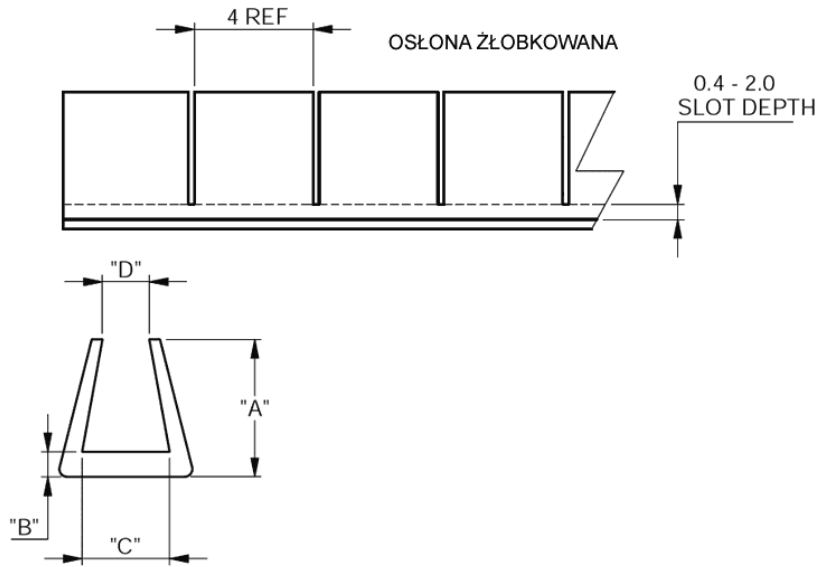

NGSE/PGSE/SNGSE/SPGSE - Continuous Grommet Strip

Details:

- **Material: Nylon RMS-413***
- **Material: Polyethylene RMS-412***
- **Color: Natural**
- **Standard pack: 30m roll**
- **Type 1 - solid**
- **Type 2 - serrated**

Symbol	Type	Panel thickness range	A	B	C	D	Material	Color
		[mm]	[mm]	[mm]	[mm]	[mm]		
NGSE-4	1	4.2 - 4.7	2.8	1.2	4.8	4.2	PA 6	natural