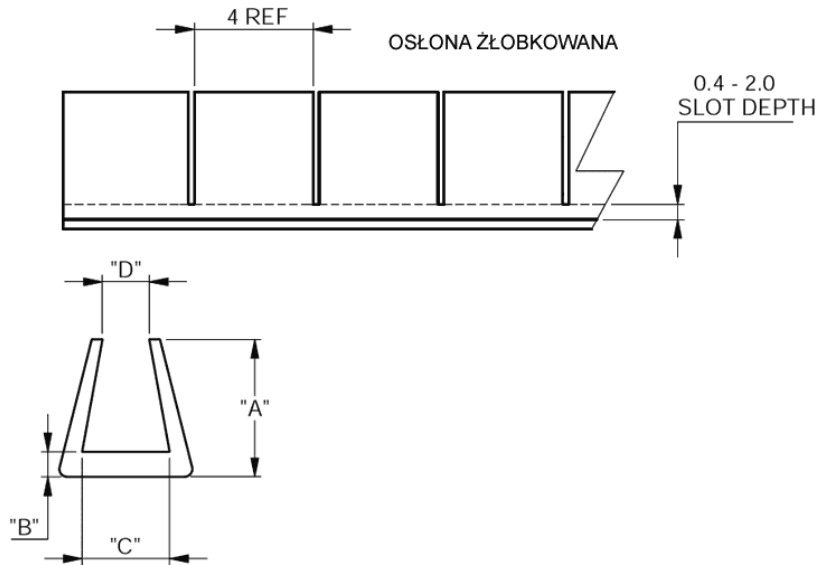

## NGSE/PGSE/SNGSE/SPGSE - Continuous Grommet Strip

**Details:**

- **Material: Nylon RMS-413\***
- **Material: Polyethylene RMS-412\***
- **Color: Natural**
- **Standard pack: 30m roll**
- **Type 1 - solid**
- **Type 2 - serrated**

| Symbol | Type | Panel thickness range | A    | B    | C    | D    | Material | Color   |
|--------|------|-----------------------|------|------|------|------|----------|---------|
|        |      | [mm]                  | [mm] | [mm] | [mm] | [mm] |          |         |
| NGSE-3 | 1    | 3.2 - 4               | 2.8  | 1.2  | 4    | 2.7  | PA 6     | natural |