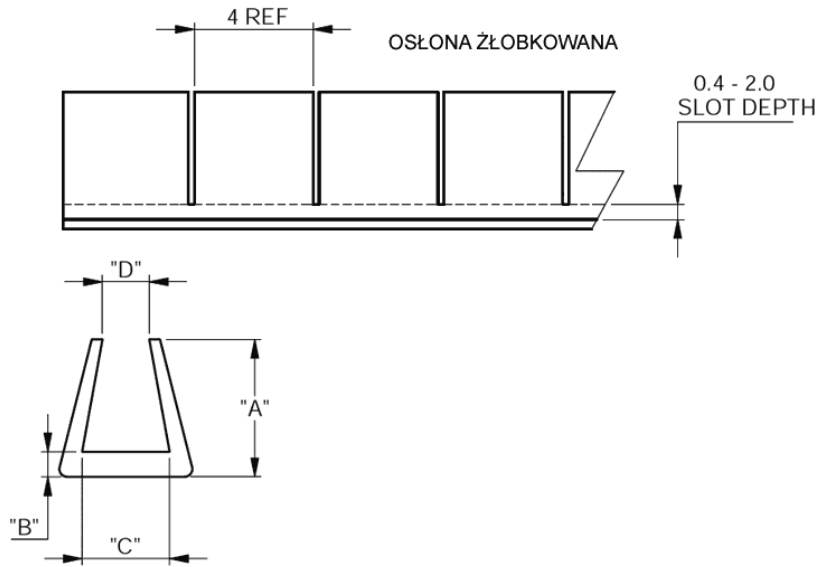

NGSE/PGSE/SNGSE/SPGSE - Continuous Grommet Strip

Details:

- **Material: Nylon RMS-413***
- **Material: Polyethylene RMS-412***
- **Color: Natural**
- **Standard pack: 30m roll**
- **Type 1 - solid**
- **Type 2 - serrated**

Symbol	Type	Panel thickness range	A	B	C	D	Material	Color
		[mm]	[mm]	[mm]	[mm]	[mm]		
NGSE-2.5	1	1.8 - 2.7	4.4	0.8	-	1.5	PA 6	natural