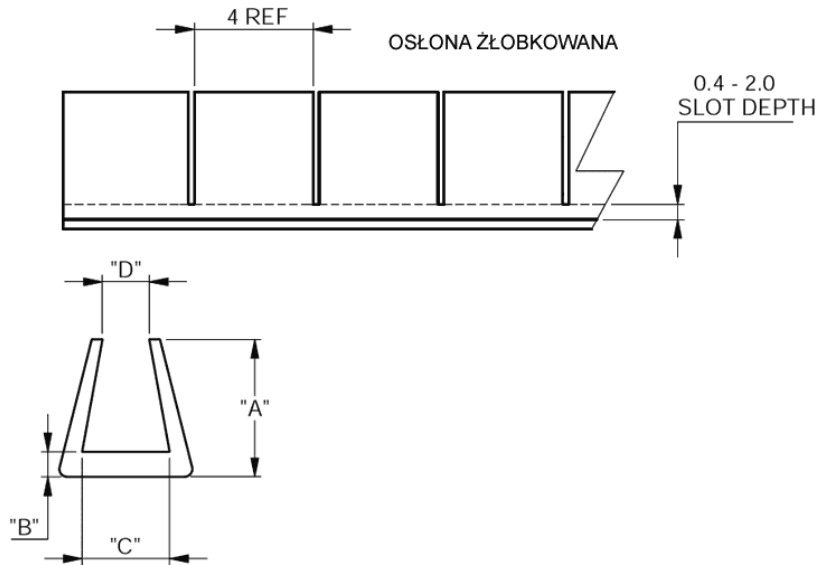

NGSE/PGSE/SNGSE/SPGSE - Continuous Grommet Strip

Details:

- **Material: Nylon RMS-413***
- **Material: Polyethylene RMS-412***
- **Color: Natural**
- **Standard pack: 30m roll**
- **Type 1 - solid**
- **Type 2 - serrated**

Symbol	Type	Panel thickness range	A	B	C	D	Material	Color
		[mm]	[mm]	[mm]	[mm]	[mm]		
NGSE-2	1	0.9 - 1.8	4.4	0.8	2.8	0.9	PA 6	natural