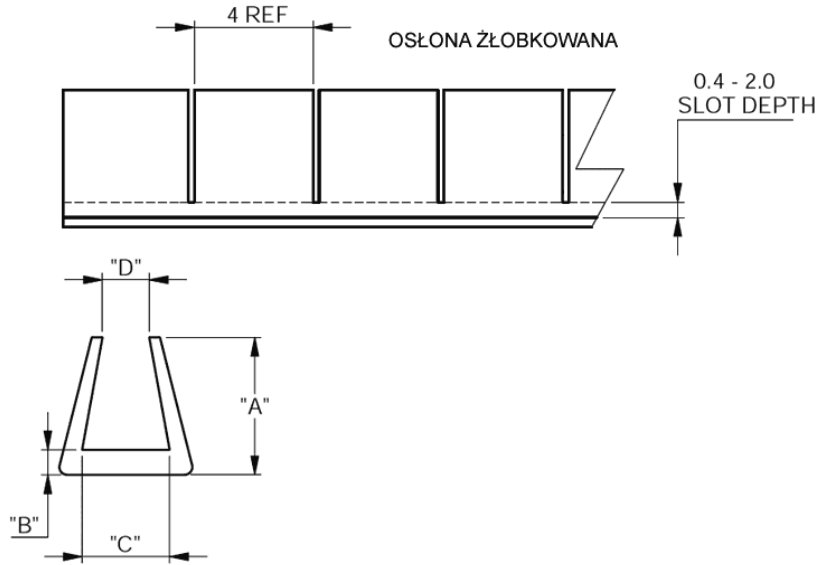

NGSE/PGSE/SNGSE/SPGSE - Continuous Grommet Strip

Details:

- **Material: Nylon RMS-413***
- **Material: Polyethylene RMS-412***
- **Color: Natural**
- **Standard pack: 30m roll**
- **Type 1 - solid**
- **Type 2 - serrated**

Symbol	Type	Panel thickness range	A	B	C	D	Material	Color
		[mm]	[mm]	[mm]	[mm]	[mm]		
NGSE-1	1	0.7 - 0.9	3.2	0.8	0.8	0.5	PA 6	natural