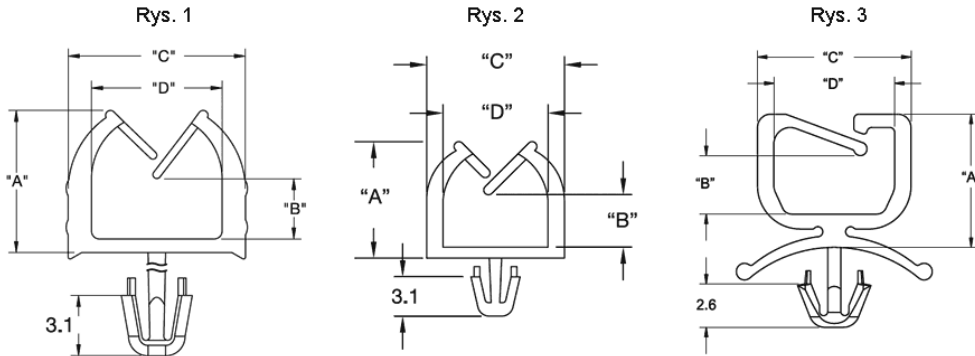

## MWSEA - Micro Wire Saddle

**Details:**

- **Material: Nylon 6/6, RMS-01\***
- **Material: UL94 V0 Nylon, 6/6, RMS-19\***
- **Color: Natural**
- **Standard Pack: 1000 pcs**

Symbol	Mounting hole diameter	Panel thickness range	A	B	C	D	Fig.	Material	Flammability	Color
	[mm]	[mm]	[mm]	[mm]	[mm]	[mm]				
MWSEA4-1-19	3.5	0.6 - 1.6	8	3.5	9.4	7.4	3	PA 66	UL94 V-0	natural