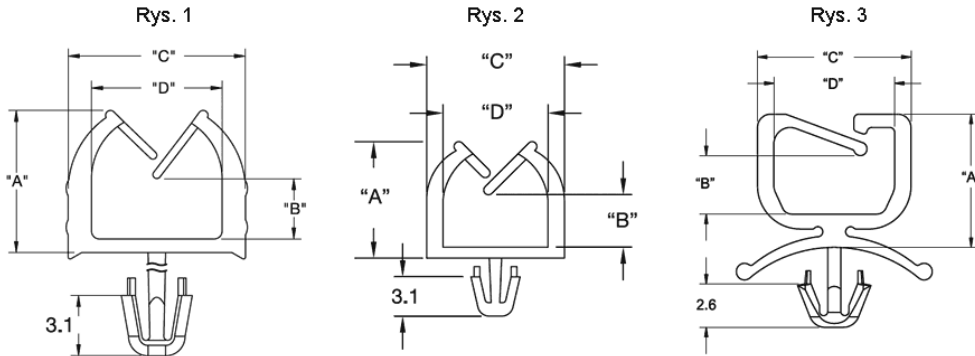

## MWSEA - Micro Wire Saddle

**Details:**

- **Material: Nylon 6/6, RMS-01\***
- **Material: UL94 V0 Nylon, 6/6, RMS-19\***
- **Color: Natural**
- **Standard Pack: 1000 pcs**

Symbol	Mounting hole diameter	Panel thickness range	A	B	C	D	Fig.	Material	Flammability	Color
	[mm]	[mm]	[mm]	[mm]	[mm]	[mm]				
MWSEA2-1-4-01	3.5	2.4	13	7.7	12	9.1	1	PA 66	UL94 V-2	natural