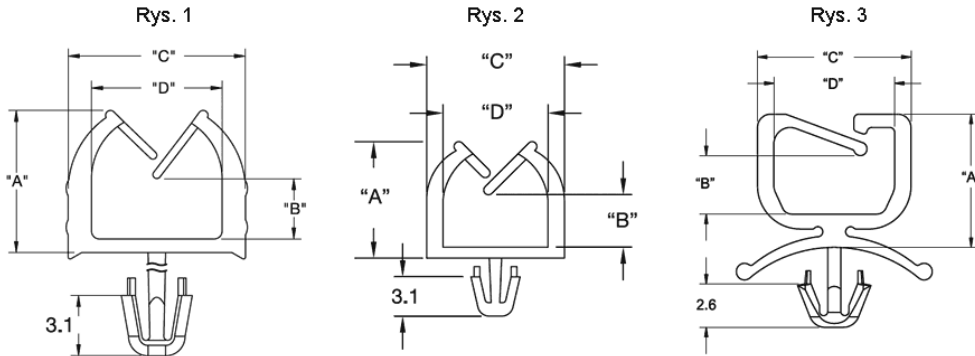

MWSEA - Micro Wire Saddle

Details:

- **Material: Nylon 6/6, RMS-01***
- **Material: UL94 V0 Nylon, 6/6, RMS-19***
- **Color: Natural**
- **Standard Pack: 1000 pcs**

Symbol	Mounting hole diameter	Panel thickness range	A	B	C	D	Fig.	Material	Flammability	Color
	[mm]	[mm]	[mm]	[mm]	[mm]	[mm]				
MWSEA2-1-2-19	3.5	2.4	9.1	3.9	10.8	8.1	1	PA 66	UL94 V-0	natural