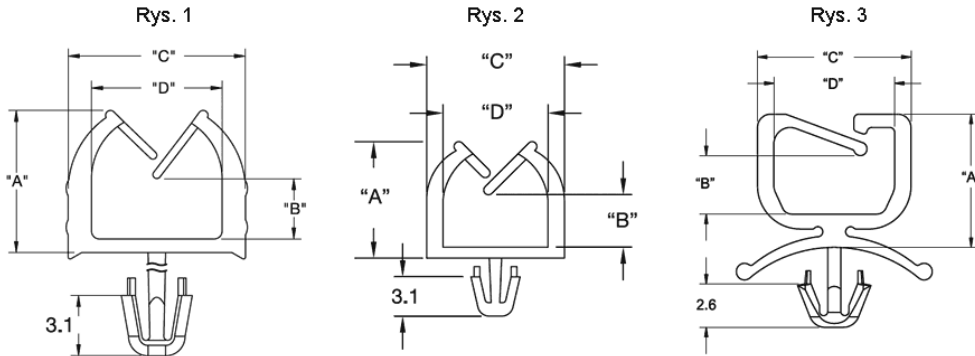

MWSEA - Micro Wire Saddle

Details:

- **Material: Nylon 6/6, RMS-01***
- **Material: UL94 V0 Nylon, 6/6, RMS-19***
- **Color: Natural**
- **Standard Pack: 1000 pcs**

Symbol	Mounting hole diameter	Panel thickness range	A	B	C	D	Fig.	Material	Flammability	Color
	[mm]	[mm]	[mm]	[mm]	[mm]	[mm]				
MWSEA1-4-19	3	1.6	13	7.7	12	9.1	1	PA 66	UL94 V-0	natural