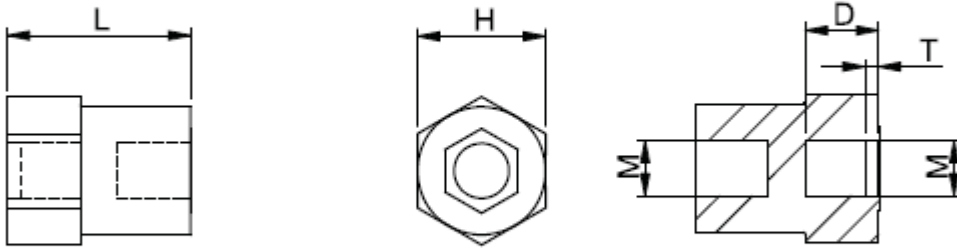

**MTNSP-I/I -**

Details:

- **Body material: PA 66**
- **Threads material: brass**
- **Body color: natural**

Symbol	Int. thread	Length L	Wrench size H	Int. thread length D	T	Material
		[mm]	[mm]	[mm]	[mm]	
MTNSP-M3-7-9-I/I	M3	9	7	4	0.75	PA 66, brass