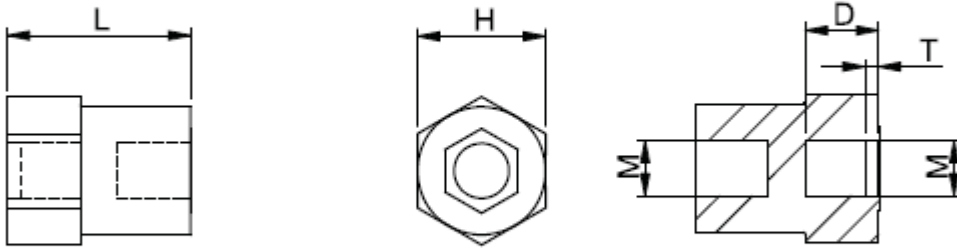

MTNSP-I/I -

Details:

- **Body material: PA 66**
- **Threads material: brass**
- **Body color: natural**

Symbol	Int. thread	Length L	Wrench size H	Int. thread length D	T	Material
		[mm]	[mm]	[mm]	[mm]	
MTNSP-M3-7-12-I/I	M3	12	7	4	0.75	PA 66, brass