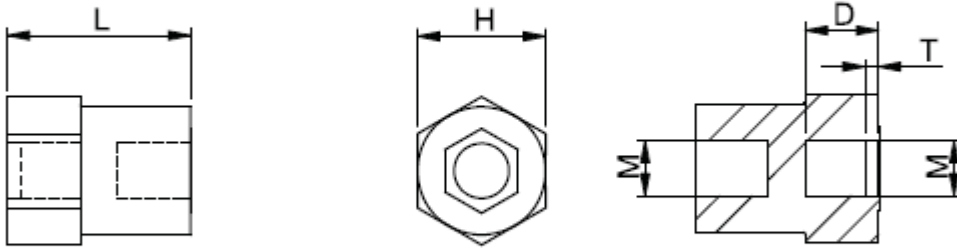

MTNSP-I/I -

Details:

- **Body material: PA 66**
- **Threads material: brass**
- **Body color: natural**

Symbol	Int. thread	Length L	Wrench size H	Int. thread length D	T	Material
		[mm]	[mm]	[mm]	[mm]	
MTNSP-M3-7-11-I/I	M3	11	7	4	0.75	PA 66, brass