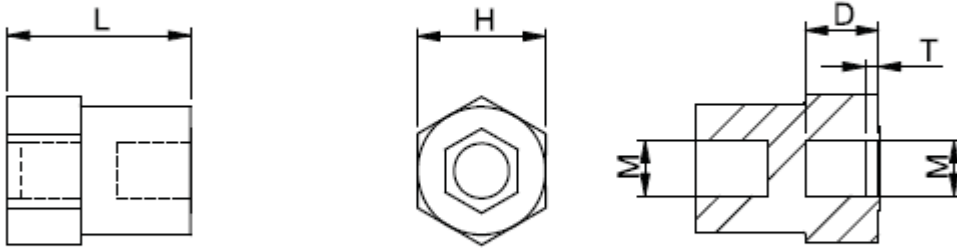

**MTNSP-I/I -**

Details:

- **Body material: PA 66**
- **Threads material: brass**
- **Body color: natural**

Symbol	Int. thread	Length L	Wrench size H	Int. thread length D	T	Material
		[mm]	[mm]	[mm]	[mm]	
MTNSP-M3-7-10-I/I	M3	10	7	4	0.75	PA 66, brass