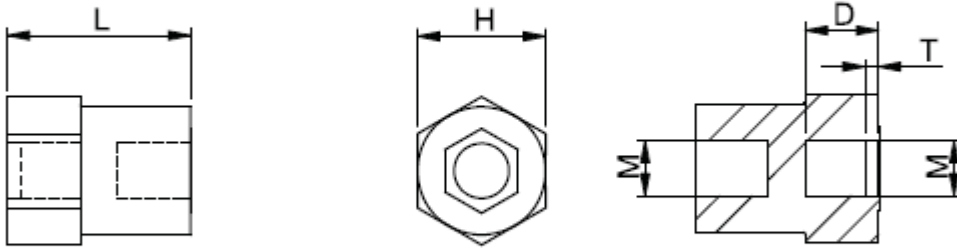

MTNSP-I/I -

Details:

- **Body material: PA 66**
- **Threads material: brass**
- **Body color: natural**

Symbol	Int. thread	Length L	Wrench size H	Int. thread length D	T	Material
		[mm]	[mm]	[mm]	[mm]	
MTNSP-M2.5-6-9-I/I	M2.5	9	6	4	0.68	PA 66, brass