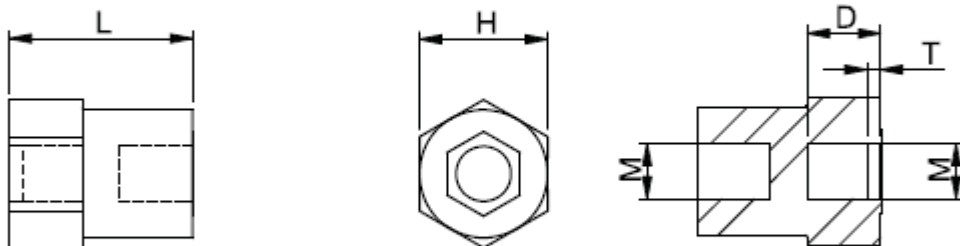

**MTNSP-I/I -**

Details:

- **Body material: PA 66**
- **Threads material: brass**
- **Body color: natural**

Symbol	Int. thread	Length L	Wrench size H	Int. thread length D	T	Material
		[mm]	[mm]	[mm]	[mm]	
MTNSP-M2.5-6-12-I/I	M2.5	12	6	4	0.68	PA 66, brass