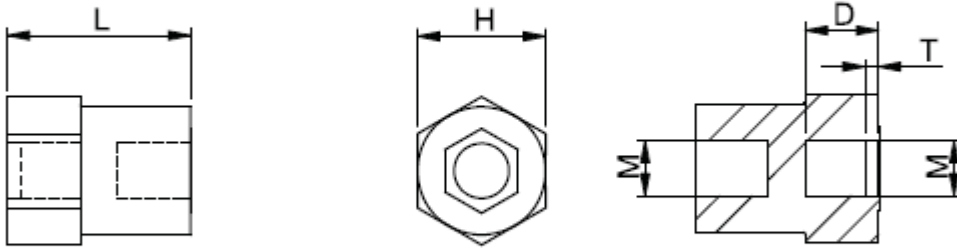

**MTNSP-I/I -**

Details:

- **Body material: PA 66**
- **Threads material: brass**
- **Body color: natural**

Symbol	Int. thread	Length L	Wrench size H	Int. thread length D	T	Material
		[mm]	[mm]	[mm]	[mm]	
MTNSP-M2.5-6-11-I/I	M2.5	11	6	4	0.68	PA 66, brass