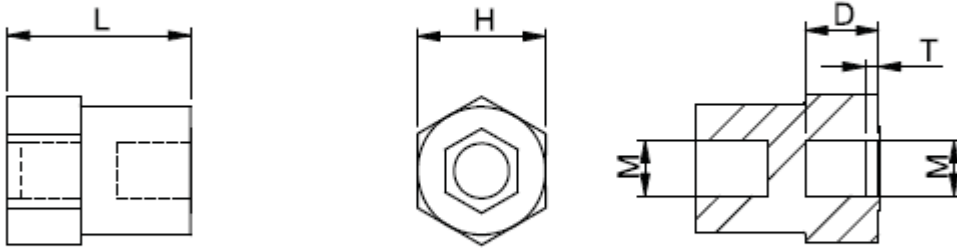

**MTNSP-I/I -**

Details:

- **Body material: PA 66**
- **Threads material: brass**
- **Body color: natural**

Symbol	Int. thread	Length L	Wrench size H	Int. thread length D	T	Material
		[mm]	[mm]	[mm]	[mm]	
MTNSP-M2.5-6-10-I/I	M2.5	10	6	4	0.68	PA 66, brass