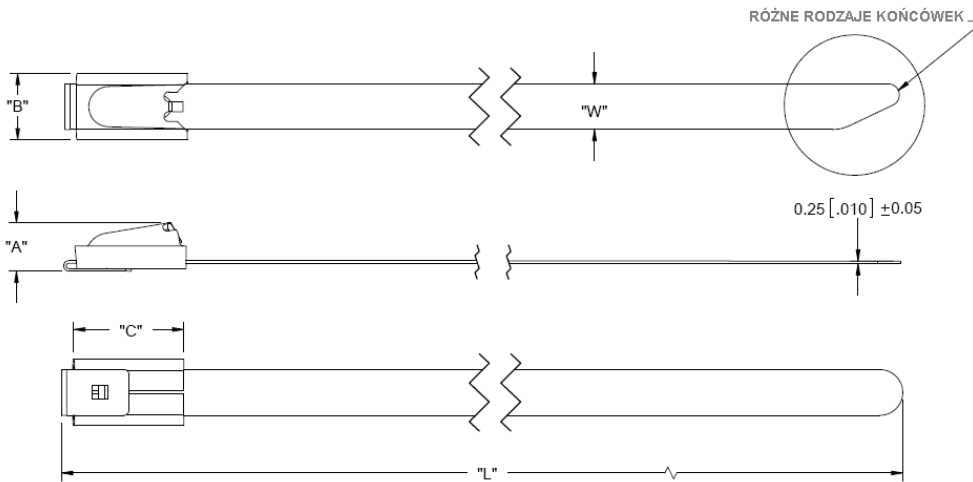

## MT - Stainless Steel Cable Ties

**Details:**

- **304 Stainless Steel, RMS-381\***
- **316 Stainless Steel, RMS-382\***
- **Standard pack: see table**

Symbol	Max. cable bundle diameter	Length L	A	B	C	Thickness T	Width W	Breaking force	Material	Standard pack
	[mm]									[mm]
MT-3	70	259	4.3	6.4	11.4	0.25	4.6	45	stainless steel 304	100