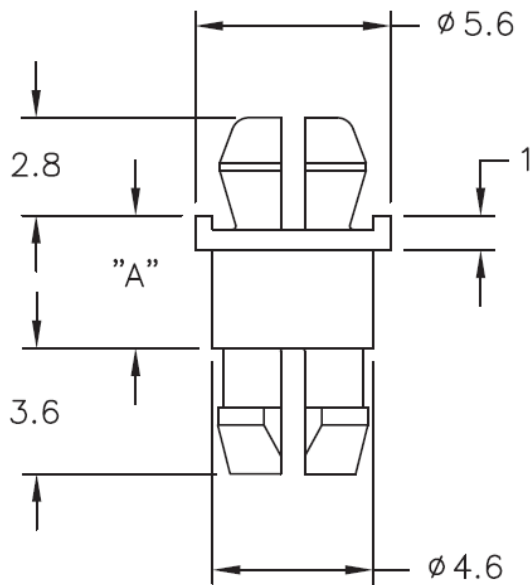

### MSPT - Support Post

**Details:**

- **Material: UL94 V-2 Nylon 6/6, RMS-01\***
- **Material: UL94 V-0 Nylon 6/6, RMS-19\***
- **Color: Natural**
- **Standard Pack: 1000/Bag**

Symbol	Height A $\pm 0.4$	Top mounting hole dia. $\pm 0.05$	Top panel thickness	Bottom mounting hole dia. $\pm 0.05$	Bottom panel thickness	Material	Flammability	Color
	[mm]	[mm]	[mm]	[mm]	[mm]			
MSPT-4-19	6.4	3.9	1.2	3.9	1.6	PA 66	UL94 V-0	natural