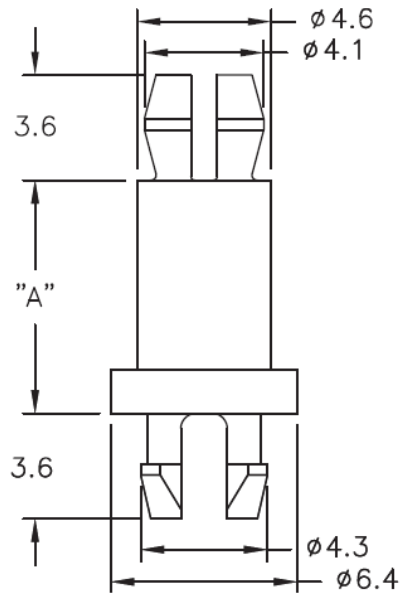

### MSPE - Support Post

**Details:**

- **Material: Nylon 6/6, UL 94 V-2, RMS-01\***
- **Material: Nylon 6/6, UL 94 V-0, RMS-19\***
- **Color: natural**
- **Standard pack: 1000 pcs**

Symbol	Height A $\pm 0.4$	Top mounting hole dia. $\pm 0.05$	Top panel thickness	Bottom mounting hole dia. $\pm 0.05$	Bottom panel thickness	Material	Flammability	Color
	[mm]	[mm]	[mm]	[mm]	[mm]			
MSPE-6-01	9.5	3.9	1.57	3.9	1.57	PA 66	UL94 V-2	natural