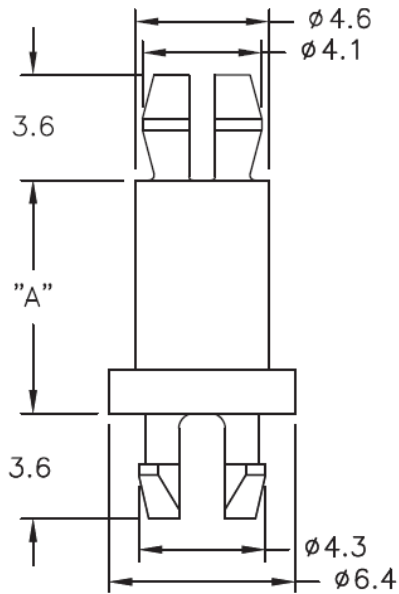

**MSPE - Support Post**

Details:

- **Material: Nylon 6/6, UL 94 V-2, RMS-01\***
- **Material: Nylon 6/6, UL 94 V-0, RMS-19\***
- **Color: natural**
- **Standard pack: 1000 pcs**

Symbol	Height A $\pm 0.4$	Top mounting hole dia. $\pm 0.05$	Top panel thickness	Bottom mounting hole dia. $\pm 0.05$	Bottom panel thickness	Material	Flammability	Color
	[mm]	[mm]	[mm]	[mm]	[mm]			
MSPE-22-01	34.9	3.9	1.57	3.9	1.57	PA 66	UL94 V-2	natural