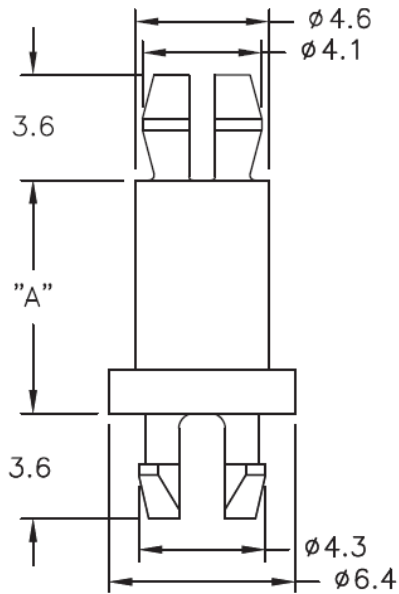

MSPE - Support Post

Details:

- **Material: Nylon 6/6, UL 94 V-2, RMS-01***
- **Material: Nylon 6/6, UL 94 V-0, RMS-19***
- **Color: natural**
- **Standard pack: 1000 pcs**

Symbol	Height A ± 0.4	Top mounting hole dia. ± 0.05	Top panel thickness	Bottom mounting hole dia. ± 0.05	Bottom panel thickness	Material	Flammability	Color
	[mm]	[mm]	[mm]	[mm]	[mm]			
MSPE-20-01	31.8	3.9	1.57	3.9	1.57	PA 66	UL94 V-2	natural