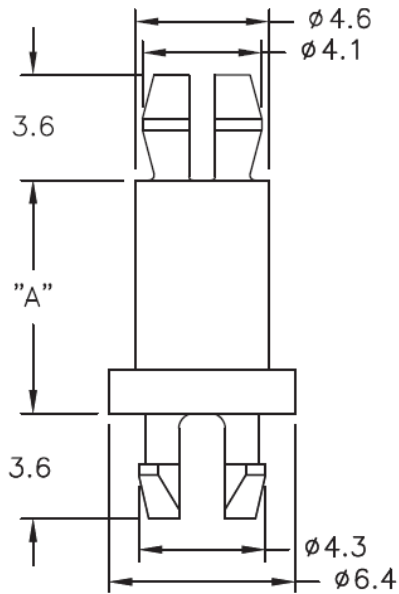

MSPE - Support Post

Details:

- **Material: Nylon 6/6, UL 94 V-2, RMS-01***
- **Material: Nylon 6/6, UL 94 V-0, RMS-19***
- **Color: natural**
- **Standard pack: 1000 pcs**

Symbol	Height A ± 0.4	Top mounting hole dia. ± 0.05	Top panel thickness	Bottom mounting hole dia. ± 0.05	Bottom panel thickness	Material	Flammability	Color
	[mm]	[mm]	[mm]	[mm]	[mm]			
MSPE-12-01	19.1	3.9	1.57	3.9	1.57	PA 66	UL94 V-2	natural