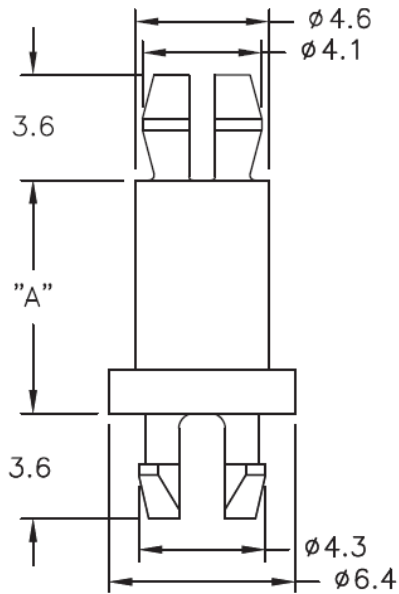

MSPE - Support Post

Details:

- **Material: Nylon 6/6, UL 94 V-2, RMS-01***
- **Material: Nylon 6/6, UL 94 V-0, RMS-19***
- **Color: natural**
- **Standard pack: 1000 pcs**

Symbol	Height A ± 0.4	Top mounting hole dia. ± 0.05	Top panel thickness	Bottom mounting hole dia. ± 0.05	Bottom panel thickness	Material	Flammability	Color
	[mm]	[mm]	[mm]	[mm]	[mm]			
MSPE-11-01	17.5	3.9	1.57	3.9	1.57	PA 66	UL94 V-2	natural